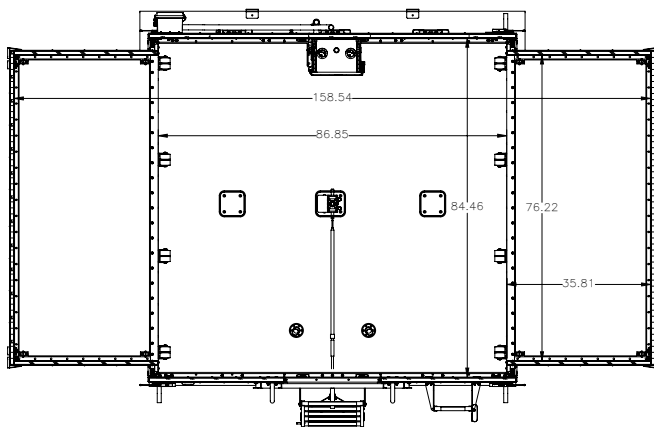

JOINT LIGHT TACTICAL SHELTER (JLTS)

Shelter for the Joint Light Tactical Vehicle (JLTV)

Ordering information

HDT part number

Green	108-H043676-032
Tan	108-H043676-031

Internal Dimensions

Extended Width	158.54" 402.7 cm
Extended Length	76.22" 193.6 cm
Main Width	84.46" 214.53 cm
Main Length	86.85" 220.6 cm

Internal Height

Main Shelter	82.08" 208.5 cm
Expanding Side	37.18" 94.44 cm

External Shipping (with Base)	66.3" x 95.3" x 130.2" 168.4 x 242.1 x 330.71 cm

Products, product specifications and data are subject to change without notice to improve reliability, function, and/or design. Please contact Customer Service at 800.969.8527 for the most up-to-date product information.

HDT Expeditionary Systems, Inc.

30500 Aurora Road, Suite 100
Solon, OH 44139 USA
P 800.969.8527 / 216.HDT.6111
sales@hdtglobal.com