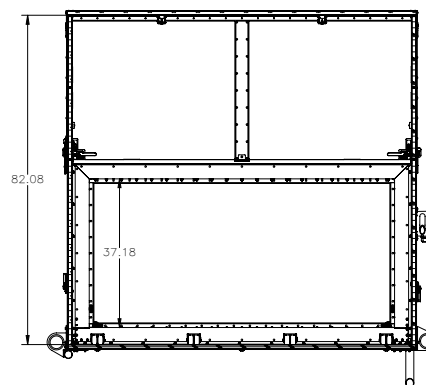

JOINT LIGHT TACTICAL SHELTER (JLTS)

Shelter for the Joint Light Tactical Vehicle (JLTV)

Ordering information

HDT part number

Green	108-H043676-032
Tan	108-H043676-031

Internal Dimensions

Extended Width	158.54" 402.7 cm
Extended Length	76.22" 193.6 cm
Main Width	84.46" 214.53 cm
Main Length	86.85" 220.6 cm

Internal Height

Main Shelter	82.08" 208.5 cm
Expanding Side	37.18" 94.44 cm

External Shipping (with Base)	66.3" x 95.3" x 130.2" 168.4 x 242.1 x 330.71 cm

Products, product specifications and data are subject to change without notice to improve reliability, function, and/or design. Please contact Customer Service at 800.969.8527 for the most up-to-date product information.

HDT Expeditionary Systems, Inc.

30500 Aurora Road, Suite 100
Solon, OH 44139 USA
P 800.969.8527 / 216.HDT.6111
sales@hdtglobal.com