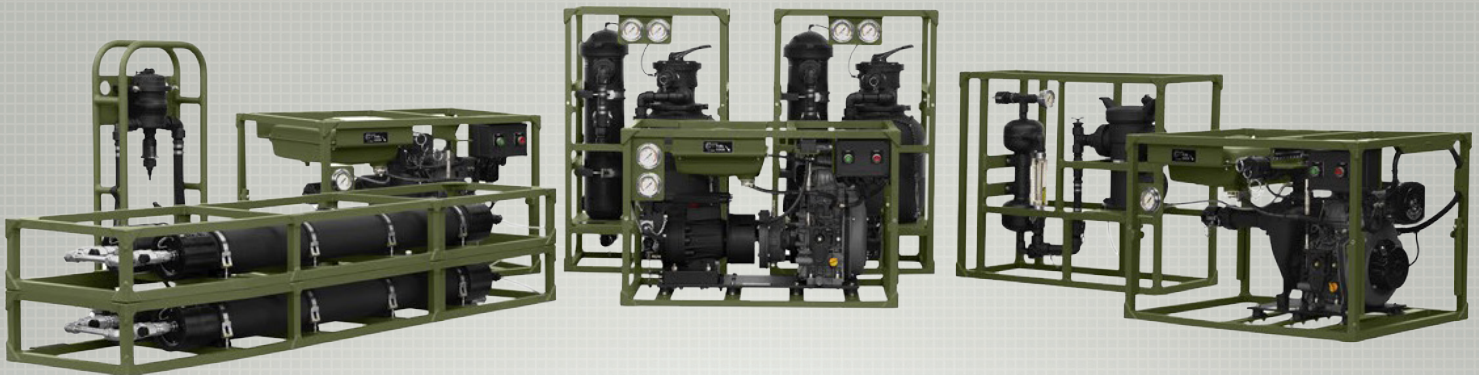

# HDT LWPS

Lightweight Water Purification System

The LWPS (Lightweight Water Purification System) from HDT Global redefines scalability and is the foundation of our lightweight water purification systems. This reverse osmosis system produces up to 300 GPH of potable water in any field condition and can be scaled up to 900+ GPH. The LWPS reduces operator training requirements, eliminates the need for additional water assets, and provides the capability to change the product water output based on specific needs.

With the most unique power source versatility in the field, the LWPS can be operated with multi-fuel engines or electric motors. No other water purification system offers the true scalability, power source flexibility and reliability of the LWPS.

## KEY FEATURES

- 300 GPH (1,136LPH) maximum flow rate on freshwater sources
- 150 GPH (568 LPH) maximum flow rate on saltwater sources
- Lightweight design allows two-person portability of modules
- Modular design provides adaptive layout to changing expeditionary environments
- Rugged, open-frame design allows for ease of maintenance and element replacement
- Minimal personnel requirement: two-person setup and only one-person operation
- Raw water source to system up to 330 ft (100.6 m) and a maximum 25 ft (7.6 m) of lift
- Transportable by HMMWV, M1102 trailer, single Quadcon, air, or 1-Ton pickup truck
- Operational flexibility can be achieved with the addition of Extended Capability Modules (ECMs)
  - Ocean Intake Structure System
  - Cold Weather Kit
  - Nuclear, Biological, and Chemical (NBC) Module
  - Contamination Avoidance Cover